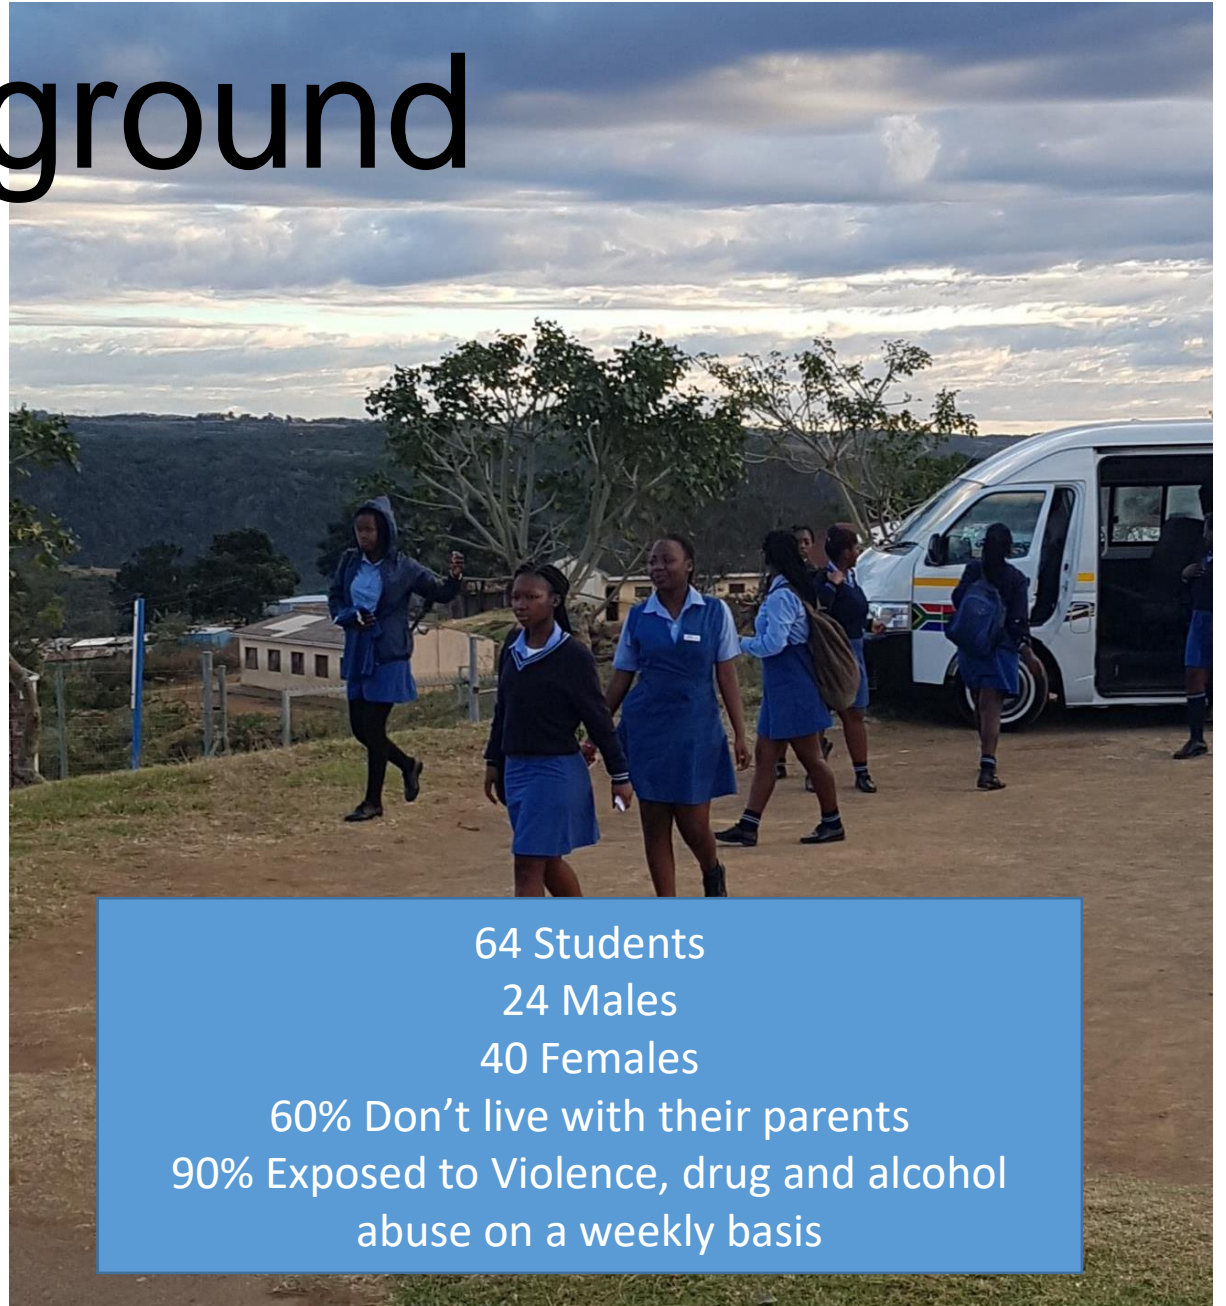

# Background

64 Students  
24 Males  
40 Females  
60% Don't live with their parents  
90% Exposed to Violence, drug and alcohol  
abuse on a weekly basis