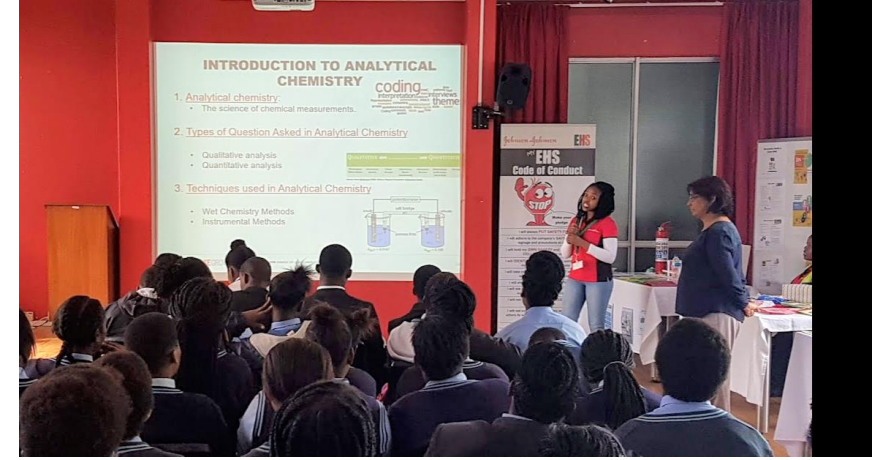

# Career Expo at J&J

---

A photograph showing two women sitting on black plastic chairs in a large, brightly lit room with high ceilings and large windows. The woman on the left is wearing a bright blue, off-the-shoulder dress and glasses. The woman on the right is wearing a light blue short-sleeved shirt and a dark blue skirt, resembling a school uniform. They are both looking at each other and appear to be in conversation. In the background, several other people are seated at tables, and the room has a polished floor and brick walls.